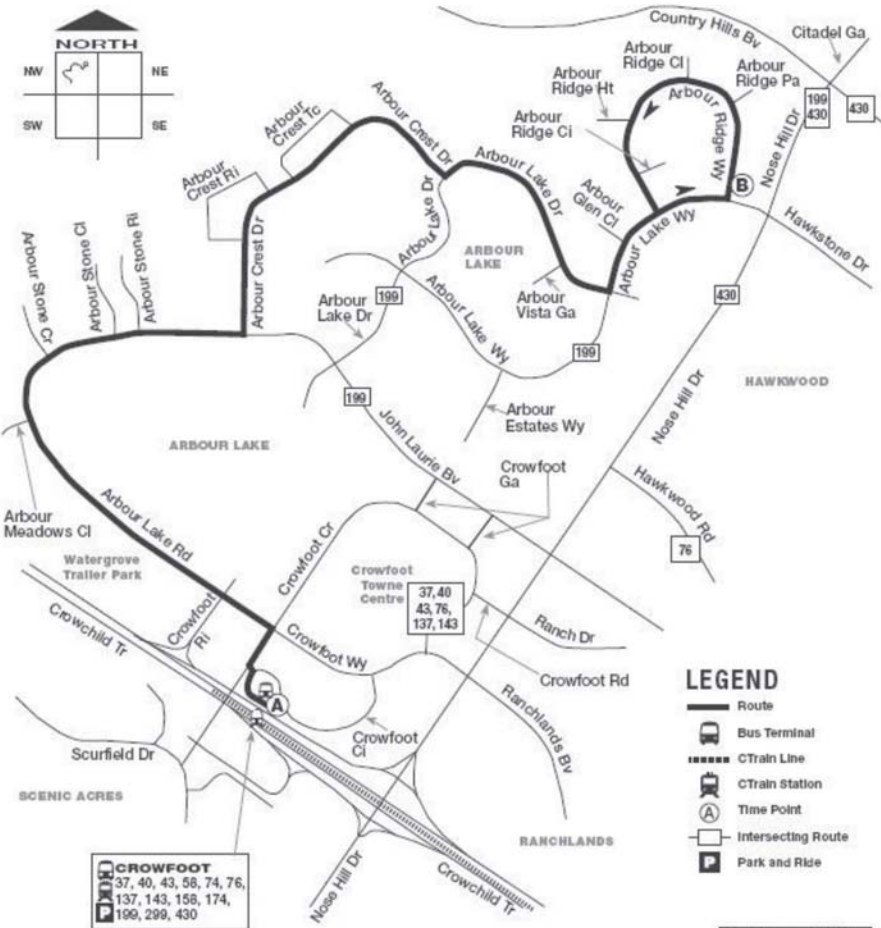

Arbour Lake Route 299 Updated Bus Schedule

Arbour Lake ROUTE 299

LEGEND

- Route
- Bus Terminal
- CTrain Line
- CTrain Station
- Time Point
- Intersecting Route
- Park and Ride

CROWFOOT
37, 40, 43, 58, 74, 76,
137, 143, 158, 174,
199, 299, 430

Docket Effective
200*,**** JUNE 15/09

WEEKDAY SCHEDULE

Crowfoot Bus Terminal	Arb Ridge & Arb Lake Way east leg	Crowfoot Bus Terminal
Map point A	Map point B	Map point A
05:07	05:20	05:35
05:40	05:53	06:08
05:57	06:10	06:25
06:14	06:27	06:42
06:30	06:43	06:58
06:48	07:01	07:16
07:04	07:17	07:32
07:19	07:32	07:47
07:34	07:47	08:02
07:49	08:02	08:17
08:04	08:17	08:32
08:19	08:32	08:47
08:34	08:47	09:02
09:04	09:17	09:32
09:34	09:47	10:02
10:04	10:17	10:32
10:34	10:47	11:02
11:04	11:17	11:32
11:34	11:47	12:02
12:04	12:17	12:32
12:34	12:47	13:02
13:04	13:17	13:32
13:34	13:47	14:02
14:04	14:17	14:32
14:34	14:47	15:02
15:04	15:17	15:32
15:34	15:47	16:02
15:49	16:02	16:17
16:04	16:17	16:32
16:19	16:32	16:47
16:34	16:47	17:02
16:49	17:02	17:17
17:04	17:17	17:32
17:19	17:32	17:47
17:34	17:47	18:02
17:49	18:02	18:17
18:04	18:17	18:32
18:19	18:32	18:47
18:49	19:02	19:17
19:19	19:32	19:47
19:49	20:02	20:17
20:19	20:32	20:47
20:49	21:02	21:17
21:19	21:32	21:47
21:49	22:02	22:17
22:19	22:32	22:47
22:49	23:02	23:17
23:19	23:32	23:47
23:49	00:02	00:17
00:19	00:32	00:47
00:48	00:59	01:10

SATURDAY SCHEDULE

Crowfoot Bus Terminal	Arb Ridge & Arb Lake Way east leg	Crowfoot Bus Terminal
Map point A	Map point B	Map point A
05:49	06:02	06:17
06:19	06:32	06:47
06:49	07:02	07:17
07:19	07:32	07:47
07:49	08:02	08:17
08:19	08:32	08:47
08:49	09:02	09:17
09:19	09:32	09:47
09:49	10:02	10:17
10:19	10:32	10:47
10:49	11:02	11:17
11:19	11:32	11:47
11:49	12:02	12:17
12:19	12:32	12:47
12:49	13:02	13:17
13:19	13:32	13:47
13:49	14:02	14:17
14:19	14:32	14:47
14:49	15:02	15:17
15:19	15:32	15:47
15:49	16:02	16:17
16:19	16:32	16:47
16:49	17:02	17:17
17:19	17:32	17:47
17:49	18:02	18:17
18:19	18:32	18:47
18:49	19:02	19:17
19:19	19:32	19:47
19:49	20:02	20:17
20:19	20:32	20:47
20:49	21:02	21:17
21:19	21:32	21:47
21:49	22:02	22:17
22:19	22:32	22:47
22:49	23:02	23:17
23:19	23:32	23:47
23:49	00:02	00:17
00:19	00:32	00:47
00:50	01:01	01:12

SUNDAY SCHEDULE

Crowfoot Bus Terminal	Arb Ridge & Arb Lake Way east leg	Crowfoot Bus Terminal
Map point A	Map point B	Map point A
06:34	06:47	07:02
07:04	07:17	07:32
07:34	07:47	08:02
08:04	08:17	08:32
08:34	08:47	09:02
09:04	09:17	09:32
09:34	09:47	10:02
10:04	10:17	10:32
10:34	10:47	11:02
11:04	11:17	11:32
11:34	11:47	12:02
12:04	12:17	12:32
12:34	12:47	13:02
13:04	13:17	13:32
13:34	13:47	14:02
14:04	14:17	14:32
14:34	14:47	15:02
15:04	15:17	15:32
15:34	15:47	16:02
16:04	16:17	16:32
16:34	16:47	17:02
17:04	17:17	17:32
17:34	17:47	18:02
18:04	18:17	18:32
18:34	18:47	19:02
19:04	19:17	19:32
19:34	19:47	20:02
20:04	20:17	20:32
20:34	20:47	21:02
21:04	21:17	21:32
21:34	21:47	22:02
22:04	22:17	22:32
22:34	22:47	23:02
23:04	23:17	23:32
23:34	23:47	23:57
23:57	00:08	00:20
00:20	00:30	00:42